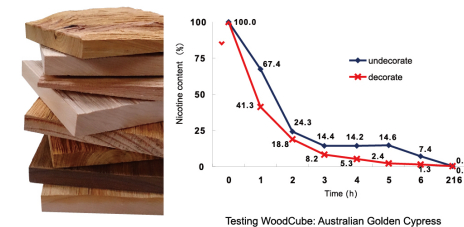

The Natural Deodorant Balancing relative humidity

Natural wood absorbs excess moisture from the air. The natural property makes WoodCube an ideal functional decorative material for places that you always want to keep humidity levels stable like kid's room, living room, AV room, mini bar and wine cellar, etc.
Experiments show that WoodCube aid the elimination of indoor unpleasant odors, like Nicotine content.