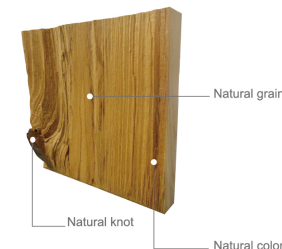

Australian Wormy Chestnut